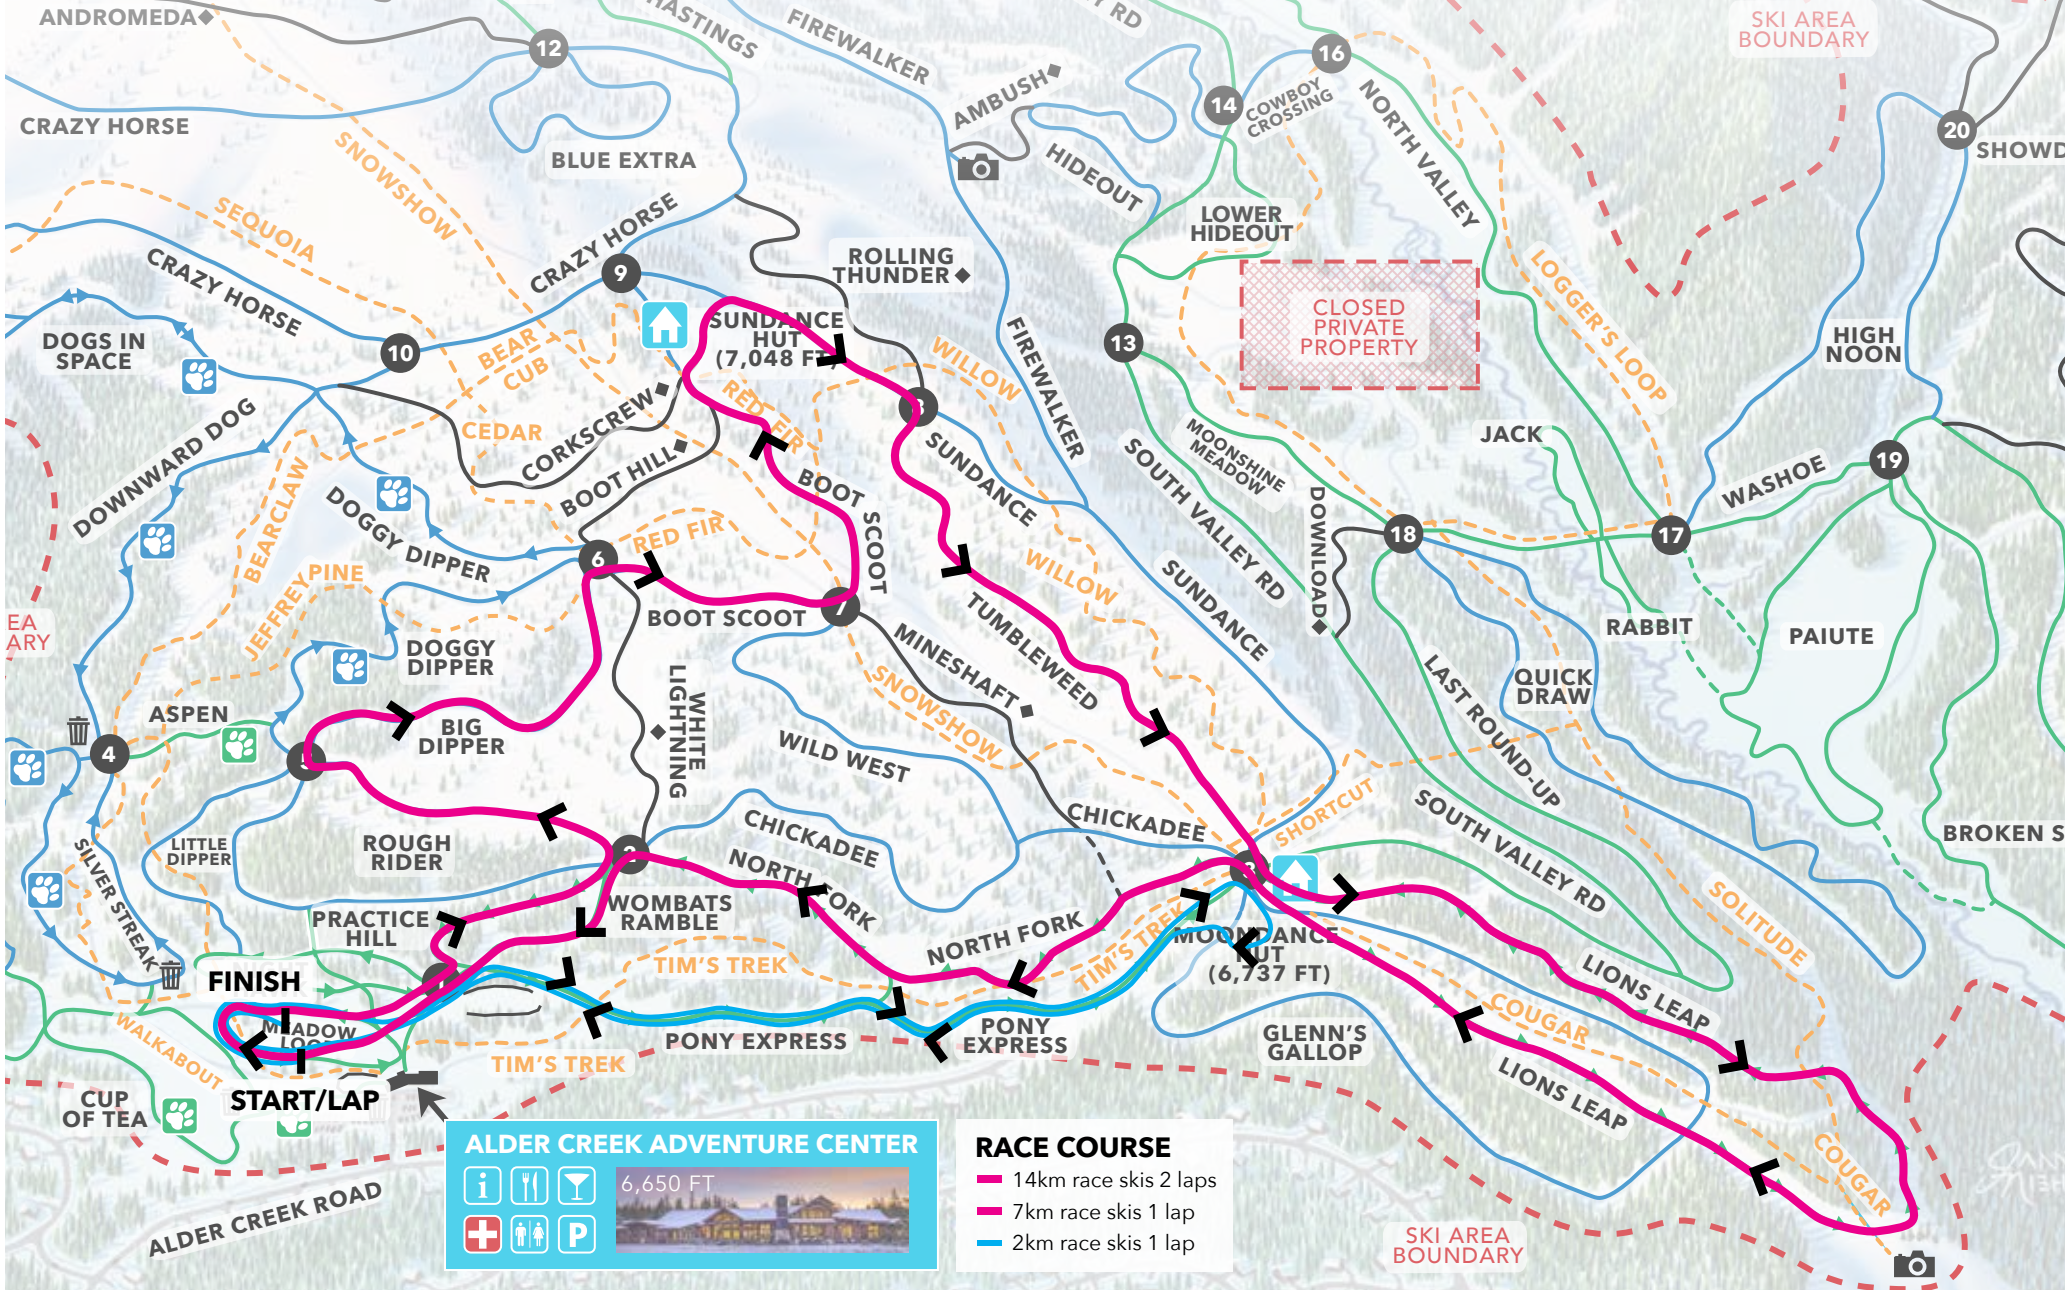

# CROSS COUNTRY CENTER

## SKOGSLOPPET RACE COURSE MARCH 26, 2023

COURSE SUBJECT TO CHANGE DEPENDING ON CONDITIONS

**ALDER CREEK ADVENTURE CENTER**  
 6,650 FT

- RACE COURSE**
- 14km race skis 2 laps
  - 7km race skis 1 lap
  - 2km race skis 1 lap

SKI AREA BOUNDARY